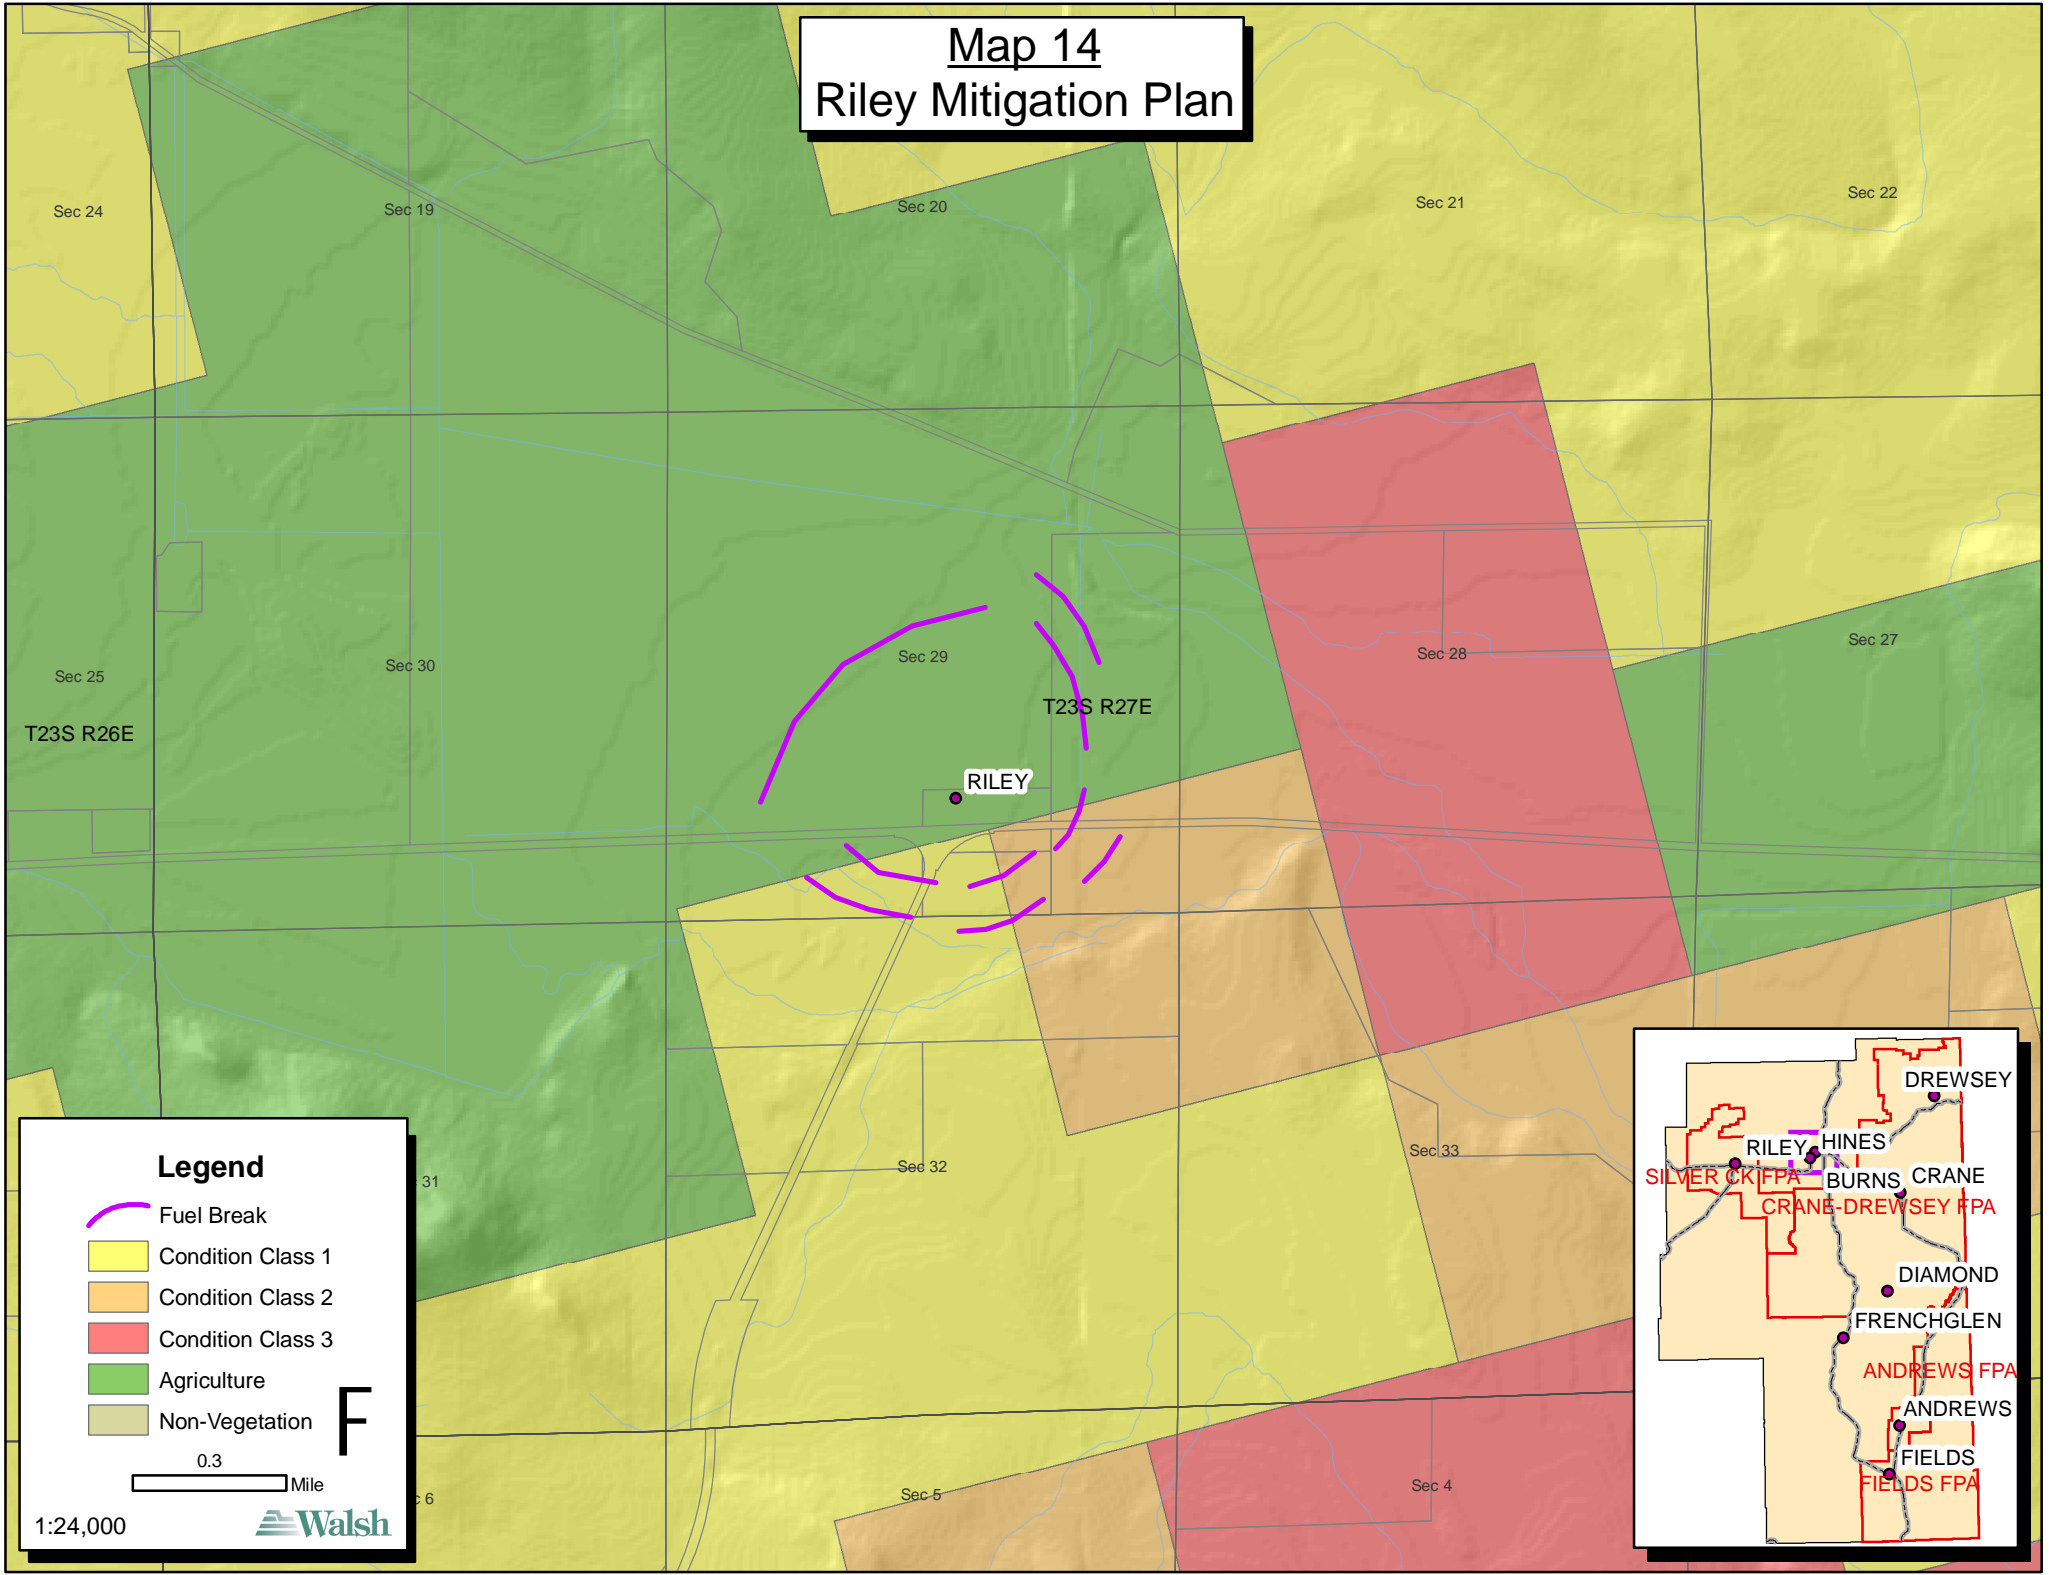

# Map 14 Riley Mitigation Plan

**Legend**

- Fuel Break
- Condition Class 1
- Condition Class 2
- Condition Class 3
- Agriculture
- Non-Vegetation

0.3 Mile

1:24,000